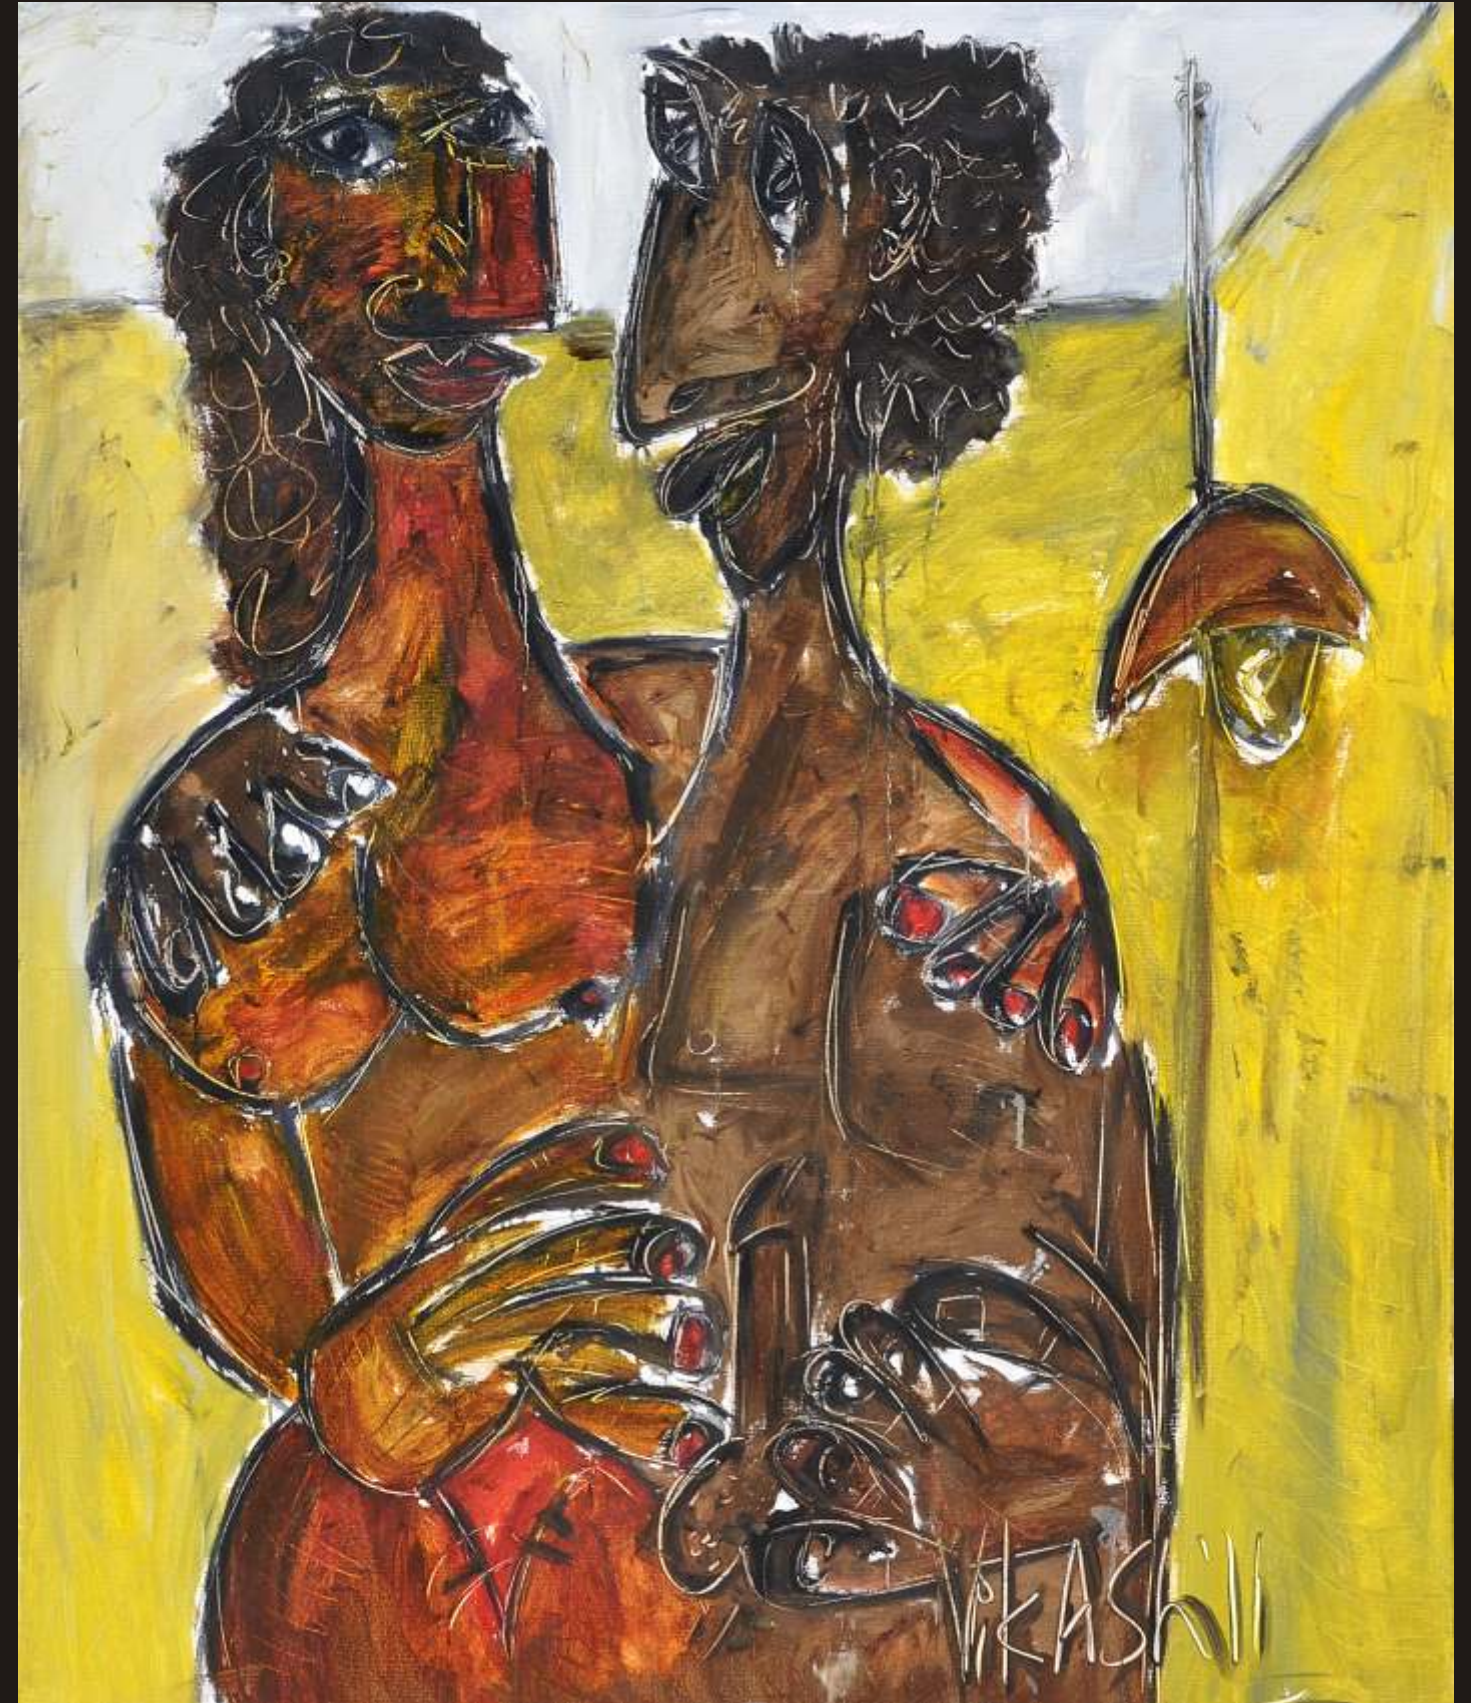

a solo show by VIKASH KALRA

---

UNTITLED  
Oil on Canvas  
50" x 36"  
2011

UNTITLED  
Oil on Canvas  
60" x 48"  
2011

---

UNTITLED  
Oil on Canvas  
60" x 40"  
2011

UNTITLED  
Oil on Canvas  
36" x 24"  
2011

UNTITLED  
Oil on Canvas  
60" x 48"  
2011

UNTITLED  
Oil on Canvas  
60" x 48"  
2011

UNTITLED  
Oil on Canvas  
60" x 48"  
2011

---

UNTITLED  
Oil on Canvas  
36" x 120"(Dptych)  
2011

Born on: 27th July 1973, New Delhi

Exhibitions:

2010:- Solo show "the artist .the man"  
In IHC Open Palm Court. New Delhi  
Group show in IHC , New Delhi.